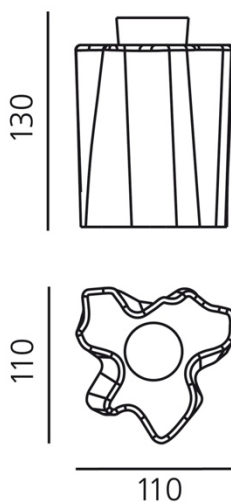

TECHNICAL DATA SHEET

FEATURES

Product name:	Logico soffitto nano
Article Code:	0387020A
Colour:	White
Material:	Painted metal, blown glass
Series:	Design
Environment:	Indoor
Area contract:	Hospitality Hotel, Hospitality Restaurant, Office

OPTICS

Emission:	Diffused And Direct
-----------	---------------------

DIMENSIONS

Length:	cm 11
Width:	cm 11
Height:	cm 13
Impact Resistance:	N/D
Glow Wire Test:	N/D °

DIMENSIONS

LAMPS NOT INCLUDED

	Category:	HALO
	Number:	1
	Lbs:	Qt26
	Watt:	46W
	Socket:	E14
	Type:	N/s
	Luminous Flux (lm):	630lm
	Colour Rendering:	1a
	Colour temperature (K):	2800K