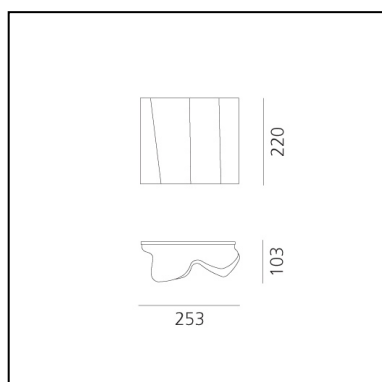

Logico Mini wall

Michele De Lucchi
Gerhard Reichert

IP20     Dimmerable: 

LUMINAIRE

- Watt: **57W**
- Voltage: **220V-240V**
- Delivered lumens output: **575lm**
- CCT: **2800K**
- Efficiency: **70%**
- Efficacy: **11.06lm/W**
- CRI: **100**

PRODUCT CODE: 0395030A

FEATURES

- Article Code: **0395030A**
- Colour: **White**
- Installation: **Wall**
- Material: **Blown glass, steel**
- Series: **Design Collection**
- Environment: **Indoor**
- Area contract: **Hospitality, null, Office, Residential**
- Emission: **Diffused And Direct**
- design by: **Michele De Lucchi, Gerhard Reichert**

DIMENSIONS

- Length: **cm 25.3**
- Width: **cm 10.3**
- Height: **cm 22**

NOT INCLUDED SOURCES

- Category: **HALO**
- Number: **1**
- Watt: **57W**
- Socket: **E27**
- Color Rendering: **2800K**

ALTERNATIVE SOURCES

- Category: **LED RETROFIT**
- Number: **1**
- Watt: **8W**
- Delivered lumens output: **900lm**
- Socket: **E27**