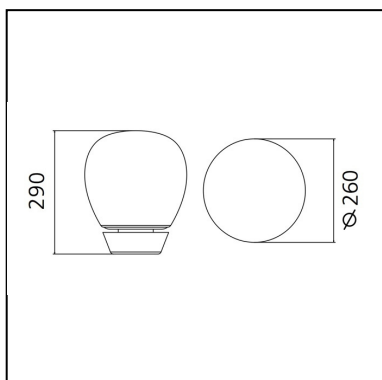

Empatia 26 Table

Carlotta de Bevilacqua
Paola di Arianello

IP20      Dimmerable: 

LUMINAIRE

- Watt: **20W**
- Delivered lumens output: **710lm**
- CCT: **3000K**
- Efficiency: **50%**
- Efficacy: **35.49lm/W**
- CRI: **90**
- Dimmer Typology: **Touch Dimmer**

PRODUCT CODE: 1817010A

FEATURES

- Article Code: **1817010A**
- Colour: **White**
- Installation: **Table**
- Material: **Blown glass, methacrylate, aluminum**
- Series: **Design Collection**
- design by: **Carlotta de Bevilacqua, Paola di Arianello**

DIMENSIONS

- Height: **cm 29**
- Diameter: **cm 26**
- Impact Resistance: **N/D**
- Glow Wire Test: **650°C**

SOURCES INCLUDED

- Category: **Led**
- Number: **1**
- Watt: **20W**
- Delivered lumens output: **1710lm**
- Color temperature (K): **3000K**
- CRI: **90**
- Color Tolerance: **2SDCM**