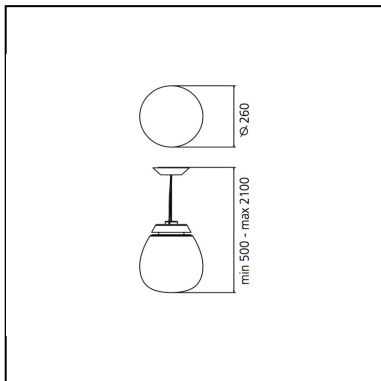

Empatia 26 Suspension

Carlotta de Bevilacqua
Paola di Arianello

IP20    Dimmerable: 

LUMINAIRE

- Watt: **16W**
- Voltage: **220-240V**
- Delivered lumens output: **710lm**
- CCT: **3000K**
- Efficiency: **50%**
- Efficacy: **44.36lm/W**
- CRI: **90**
- Dimmable Typology: **Push**

PRODUCT CODE: 1819010A

FEATURES

- Article Code: **1819010A**
- Colour: **White**
- Installation: **Suspension**
- Material: **Blown glass, methacrylate, aluminum**
- Series: **Design Collection**
- design by: **Carlotta de Bevilacqua, Paola di Arianello**

DIMENSIONS

- Height: **cm 29**
- Diameter: **cm 26**
- Base Length: **cm 50**
- Max Height from ceiling: **cm 200**
- Glow Wire Test: **650°C**

SOURCES INCLUDED

- Category: **Led**
- Number: **1**
- Watt: **16W**
- Color temperature (K): **3000K**
- CRI: **90**