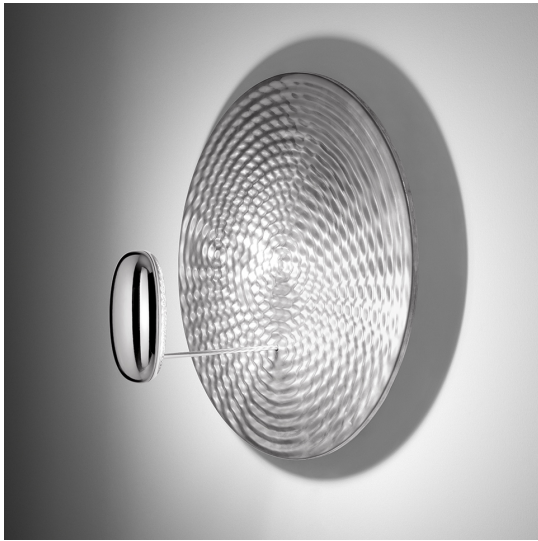

# Droplet Mini Wall/Ceiling

Ross Lovegrove

IP20     Dimmerable: 

## LUMINAIRE

- Watt: **160W**
- Voltage: **220V-240V**
- Delivered lumens output: **1425lm**
- CCT: **2950K**
- Efficiency: **43%**
- Efficacy: **8.9lm/W**
- CRI: **99**

## DESCRIPTION

Wall/ceiling lamp, extending the range of Droplet series.  
Materials: die-cast aluminium lighting unit; painted die-cast aluminium reflector.

**PRODUCT CODE: 1472010A**

## FEATURES

- Article Code: **1472010A**
- Colour: **Polished chrome / Aluminium**
- Installation: **WallCeiling**
- Material: **Aluminium, steel**
- Series: **Design Collection, Hydro**
- Environment: **Indoor**
- Area contract: **Hospitality**
- Emission: **Indirect**
- design by: **Ross Lovegrove**