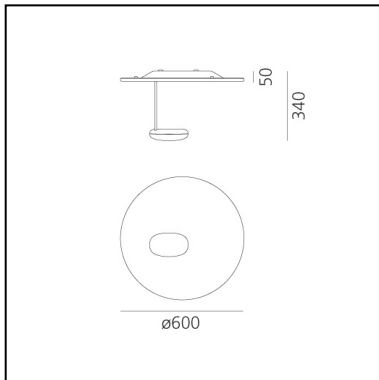

# Droplet Mini Wall/Ceiling

Ross Lovegrove

IP20     Dimmerable: 

## DESCRIPTION

Wall/ceiling lamp, extending the range of Droplet series.  
Materials: die-cast aluminium lighting unit; painted die-cast aluminium reflector.

**PRODUCT CODE: 1472010A**

## FEATURES

- Article Code: **1472010A**
- Colour: **Polished chrome / Aluminium**
- Installation: **WallCeiling**
- Material: **Aluminium, steel**
- Series: **Design Collection, Hydro**
- Environment: **Indoor**
- Area contract: **Hospitality**
- Emission: **Indirect**
- design by: **Ross Lovegrove**

## DIMENSIONS

- Height: **cm 34**
- Diameter: **cm 60**
- Impact Resistance: **N/D**
- Glow Wire Test: **960°**