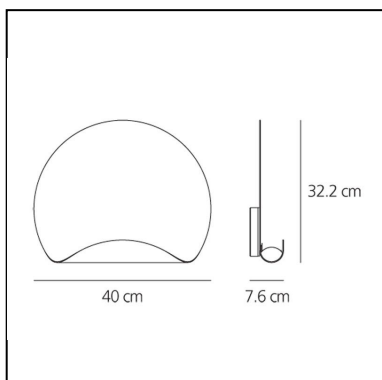

Dinarco

Carlo Forcolini
Giancarlo Fassina

IP20    Dimmerable: 

LUMINAIRE

- Watt: **160W**
- Voltage: **220V-240V**
- Delivered lumens output: **3300lm**
- CCT: **2950K**

DESCRIPTION

Wall lamp. Materials: Painted aluminium body; die-cast aluminium wall support.

DIMENSIONS

- Length: **cm 40**
- Width: **cm 7.6**
- Height: **cm 32.2**
- Impact Resistance: **N/D**
- Glow Wire Test: **N/D°**

NOT INCLUDED SOURCES

- Category: **HALO**
- Number: **1**
- Lbs: **Qt-de12**
- Watt: **160W**
- Socket: **R7s**
- Color Rendering: **1a**
- Color temperature (K): **2950K**
- Duration (h): **2000h**

ALTERNATIVE SOURCES

- Category: **LED RETROFIT**
- Number: **1**
- Watt: **11W**
- Delivered lumens output: **650lm**
- Socket: **R7s**