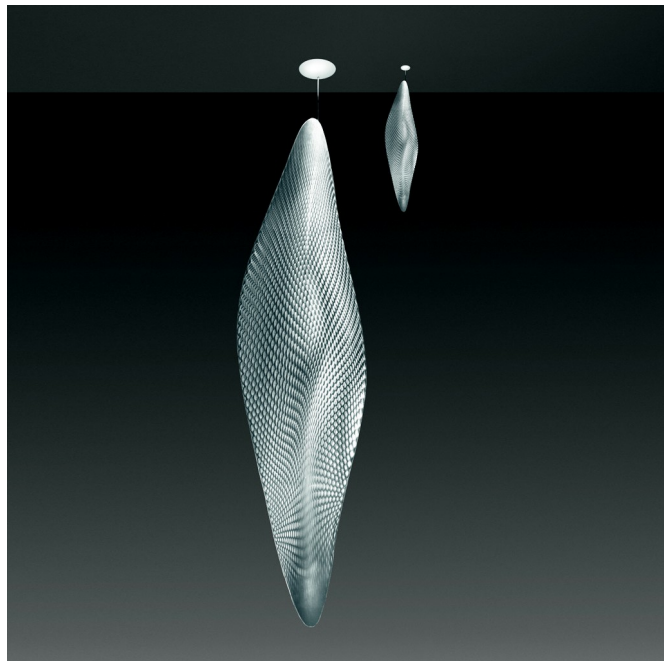

# Artemide

## Cosmic Leaf Incasso 1511010A

Artemide

1511010A

### Description

<b>Luminaire type</b>	Recessed ceiling light
<b>Style</b>	Modern
<b>Light - direction</b>	diffuse, direct
<b>Light - allocation/distribution</b>	asymmetrical
<b>Shape / Form</b>	Free
<b>Switching function</b>	On / Off on site
<b>Form of protection DIN 40050</b>	IP20
<b>Certification (approval mark / test symbol)</b>	Fire protection "F", CE
<b>Safety class</b>	I
<b>Color</b>	chrome, transparent
<b>Material</b>	Plastic, other metals
<b>Surface</b>	matt
<b>Dimension body</b>	Ø 60 - 420 mm mm
<b>Lamp count</b>	1
<b>Socket</b>	Integrated (LED)
<b>Type</b>	LED
<b>Use / Location</b>	Indoor