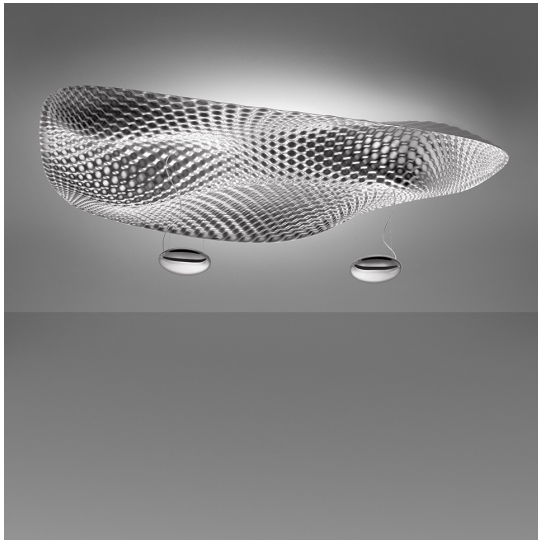

Cosmic Angel Ceiling

Ross Lovegrove

IP20    Dimmerable:  +  -

LUMINAIRE

- Watt: **800W + 110W**
- Voltage: **220V-240V**
- Delivered lumens output: **18000+9600lm**
- CCT: **2950+3000K**

DESCRIPTION

"My concept way to freeze a moment that seemed to be created by air rolling over a thin sheet, achieving a very natural flow and rhythm in the lightweight sculptural skin. Ultimately it appears to be suspended in anti gravity on a cushion of air...like the cosmos in the complex forms and geometries that seem to defy explanation and create a sense of infinity." Materials: body lamp - reflector made of thermoplastic material; die-cast aluminium lighting units; upper diffuser in opal methacrylate.

PRODUCT CODE: 1516010A

FEATURES

- Article Code: **1516010A**
- Colour: **Polished chrome**
- Installation: **Ceiling**
- Material: **ABS, aluminium**
- Series: **Design Collection, Hydro**
- Environment: **Indoor**
- Emission: **Indirect**
- design by: **Ross Lovegrove**

DIMENSIONS

- Length: **cm 178**
- Width: **cm 80**
- Height: **cm 64**
- Impact Resistance: **N/D**
- Glow Wire Test: **N/D°**

INCLUDED SOURCES

- Category: **FLUO**
- Number: **2**
- Lbs: **TC-LEL(G11)**
- Watt: **55W**
- Socket: **2G11**
- Color Rendering: **85**
- Color temperature (K): **3000K**
- Duration (h): **12000h**