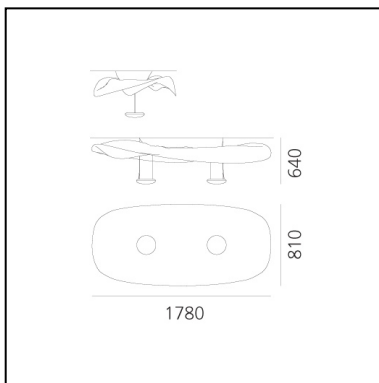

Cosmic Angel Ceiling

Ross Lovegrove

IP20    Dimmerable:  +  -

LUMINAIRE

- Watt: **800W + 110W**
- Voltage: **220V-240V**
- Delivered lumens output: **18000+9600lm**
- CCT: **2950+3000K**

DESCRIPTION

"My concept way to freeze a moment that seemed to be created by air rolling over a thin sheet, achieving a very natural flow and rhythm in the lightweight sculptural skin. Ultimately it appears to be suspended in anti gravity on a cushion of air...like the cosmos in the complex forms and geometries that seem to defy explanation and create a sense of infinity." Materials: body lamp - reflector made of thermoplastic material; die-cast aluminium lighting units; upper diffuser in opal methacrylate.

PRODUCT CODE: 1516010A

FEATURES

- Article Code: **1516010A**
- Colour: **Polished chrome**
- Installation: **Ceiling**
- Material: **ABS, aluminium**
- Series: **Design Collection, Hydro**
- Environment: **Indoor**
- Emission: **Indirect**
- design by: **Ross Lovegrove**

DIMENSIONS

- Length: **cm 178**
- Width: **cm 80**
- Height: **cm 64**
- Impact Resistance: **N/D**
- Glow Wire Test: **N/D°**

INCLUDED SOURCES

- Category: **FLUO**
- Number: **2**
- Lbs: **TC-LEL(G11)**
- Watt: **55W**
- Socket: **2G11**
- Color Rendering: **85**
- Color temperature (K): **3000K**
- Duration (h): **12000h**