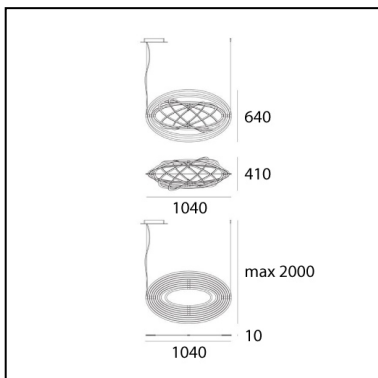

Copernico Suspension - Black

Carlotta de Bevilacqua
Paolo Dell'Elce

IP20      Dimmerable: +  -

LUMINAIRE

- Watt: **30W**
- Delivered lumens output: **3686lm**
- CCT: **3000K**
- Efficiency: **100%**
- Efficacy: **122.88lm/W**
- CRI: **90**
- Dimmable Typology: **Push**

DESCRIPTION

Suspension lamp, coordinated with the wall lamp model. Nine concentric mobile ellipses obtained from a single aluminium plate support a circuit of 384 white LEDs; the ellipses rotate independently on two different axes, enabling the light emission to be directed and numerous spatial configurations to be obtained at the same time. When the device is closed it is completely flat.

PRODUCT CODE: 1623020A

FEATURES

- Article Code: **1623020A**
- Colour: **Metal black**
- Installation: **Suspension**
- Material: **Aluminum**
- Series: **Design Collection**
- Environment: **Indoor**
- Emission: **Diffused,direct,indirect**
- design by: **Carlotta de Bevilacqua, Paolo Dell'Elce**

DIMENSIONS

- Length: **cm 104**
- Width: **cm 41**
- Max Height from ceiling: **cm 200**
- Rotation: **360°**

SOURCES INCLUDED

- Category: **Led**
- Number: **1**
- Watt: **31,5W**
- Delivered lumens output: **2300lm**
- Color temperature (K): **3000K**