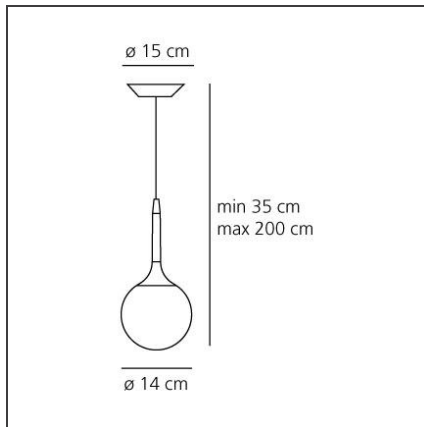

Castore suspension 14

IP20

Dimmerable: + -

TECHNICAL DRAWINGS

DESIGN BY

Michele De Lucchi, Huub Ubbens

DESCRIPTION

The spherical diffuser design is enhanced by a removable-fitting and tapering luminous stem, that makes a sweet transition from the strong diffuser light to the blind lamp structure area. Ceiling rose and stem in thermoplastic resin, blown glass diffuser.

FEATURES

Article Code:	1045010A	Material:	Blown glass, polycarbonate
Colour:	White	Series:	Design
Installation:	Suspension	Area contract:	Hospitality, Retail, Residential
Environment:	Indoor	Emission:	Diffused

DIMENSIONS

Height:	cm 35	Glow Wire Test:	750
Base Diameter:	cm 15		
Max Height from ceiling:	cm 200		

NOT INCLUDED SOURCES

Category:	HALO	Class:	A
Number:	1		
Watt:	48W		
Socket:	G9		

ALTERNATIVE SOURCES

Category:	LED
Number:	1
Watt:	2,3W
Delivered lumens output (lm):	200lm
Type:	2
Socket:	G9
Class:	A

LUMINAIRE

Watt:	48W	Delivered lumens output (lm):	597lm
Voltage:	220V-240V	CCT:	2900K
		Efficiency:	81%
		Efficacy:	12lm/W

Notes

Available in four sizes.