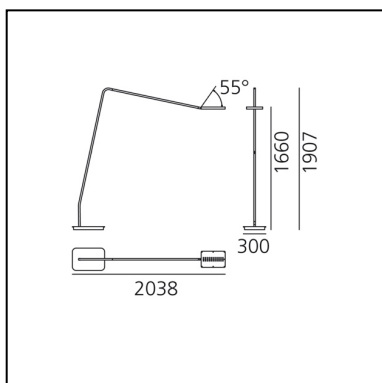

90° Home

Ernesto Gismondi

IP20 

LUMINAIRE

- Watt: **20W**
- Delivered lumens output: **2049lm**
- CCT: **3000K**
- Efficiency: **86%**
- Efficacy: **102.45lm/W**
- CRI: **80**

DESCRIPTION

Floor lamp with a broad extension of the arm. Materials: painted steel base; lamp body in extruded painted aluminium; head in red painted die-cast aluminium. Specification: the lamphead can be rotated of 55° upwards and is equipped with two different lenses for the Home and Office version.

PRODUCT CODE: SCENARIOS

FEATURES

- Article Code: - - -
- Colour: **Red**
- Installation: **Floor**
- Series: **Scenarios**
- design by: **Ernesto Gismondi**

DIMENSIONS

- Length: **cm 203**
- Height: **cm 190**
- Base Width: **cm 30**

SOURCES INCLUDED

- Category: **Led**
- Number: **1**
- Watt: **17W**
- Delivered lumens output: **2211lm**
- Color temperature (K): **3000K**
- CRI: **80**
- Efficacy: **100lm/W**